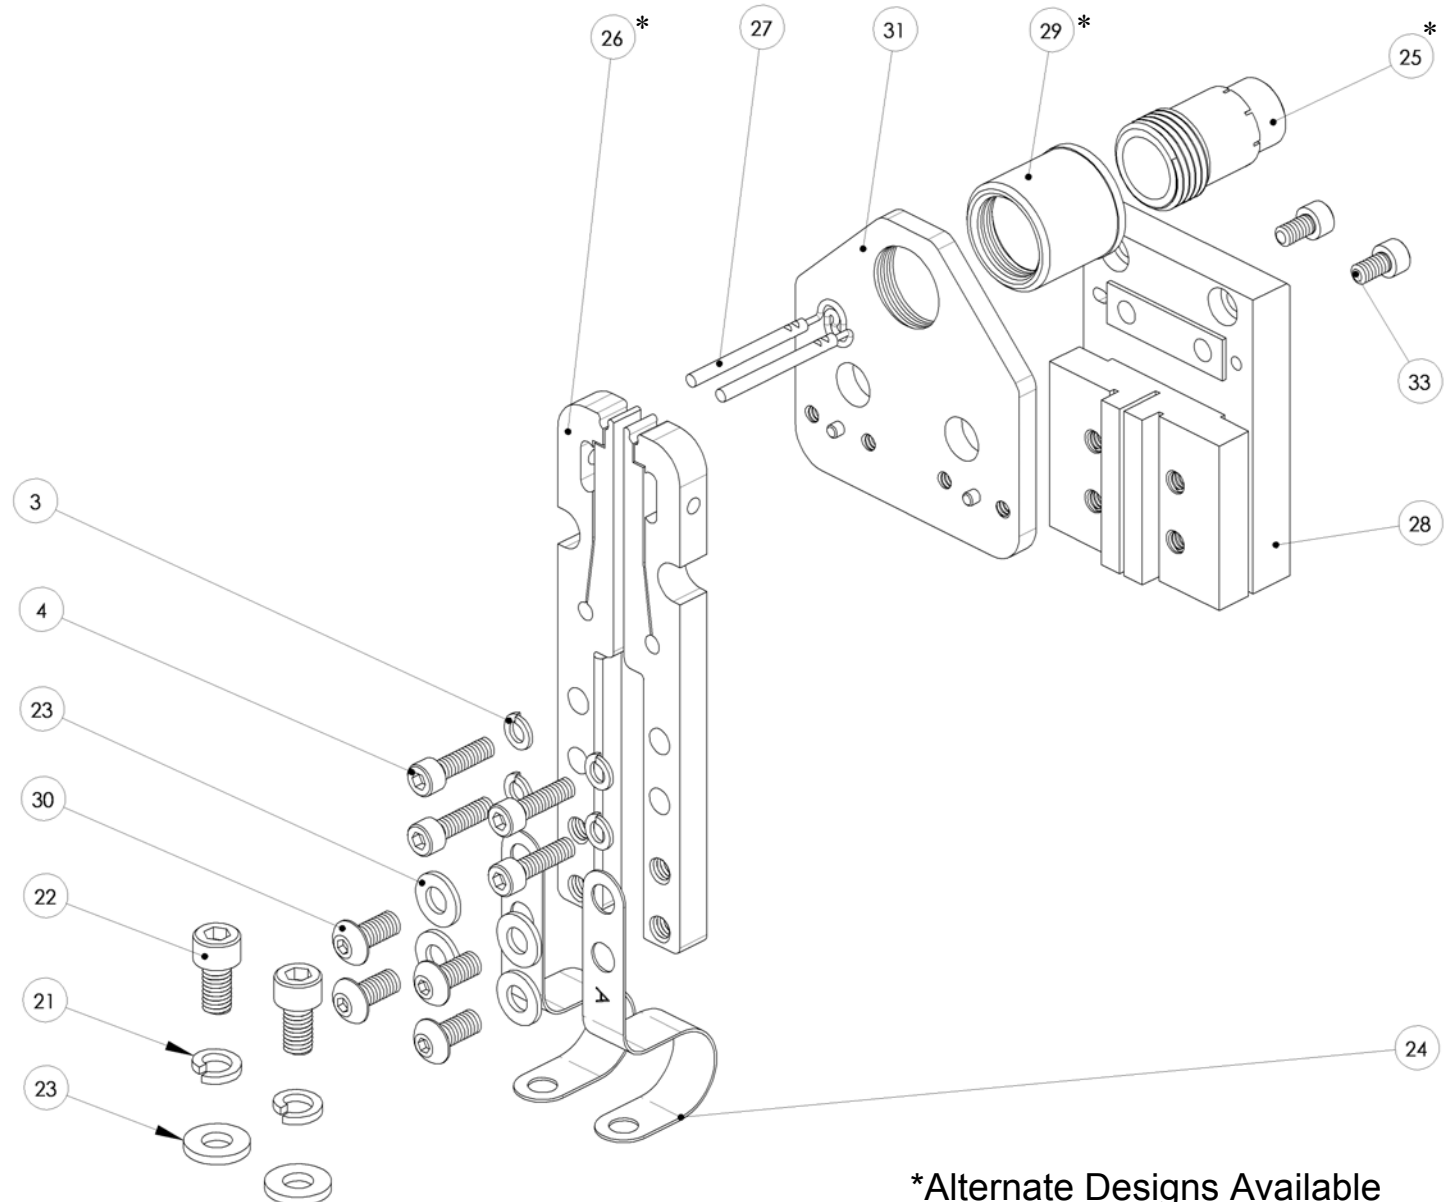

ASSEMBLY

Replacement Components for Axcelis GSD ELS2, Cathode Assembly

#	Item	Description
3	73374	Lock Washer
4	17423	SST SHCS
21	16084	Lock Washer
22	73829	SST SHCSV
23	16253	Flat Washer
24	73582	Feed Strap
25	87037	Cathode, ELS2
26	19272	Filament Clamp
27	94135	Filament ELS2
28	86452	Cath Insulator
29	73530	Cath Repeller
30	15902	SST BHCS
31	94590	Cath Support Plt
33	17293	SST SHCS

Application Notes

2.05.130 ELS2 Cathode Assembly

2.05.116 GSD Cathodes

GSD ELS2 E/G-Modified
"Ideal" Ion Source w/ Liners

1.05.130-4.19.04

*Alternate Designs Available

760.438.9090 - phone
760.438.3923 - fax
sales@egraph.com
www.egraph.com