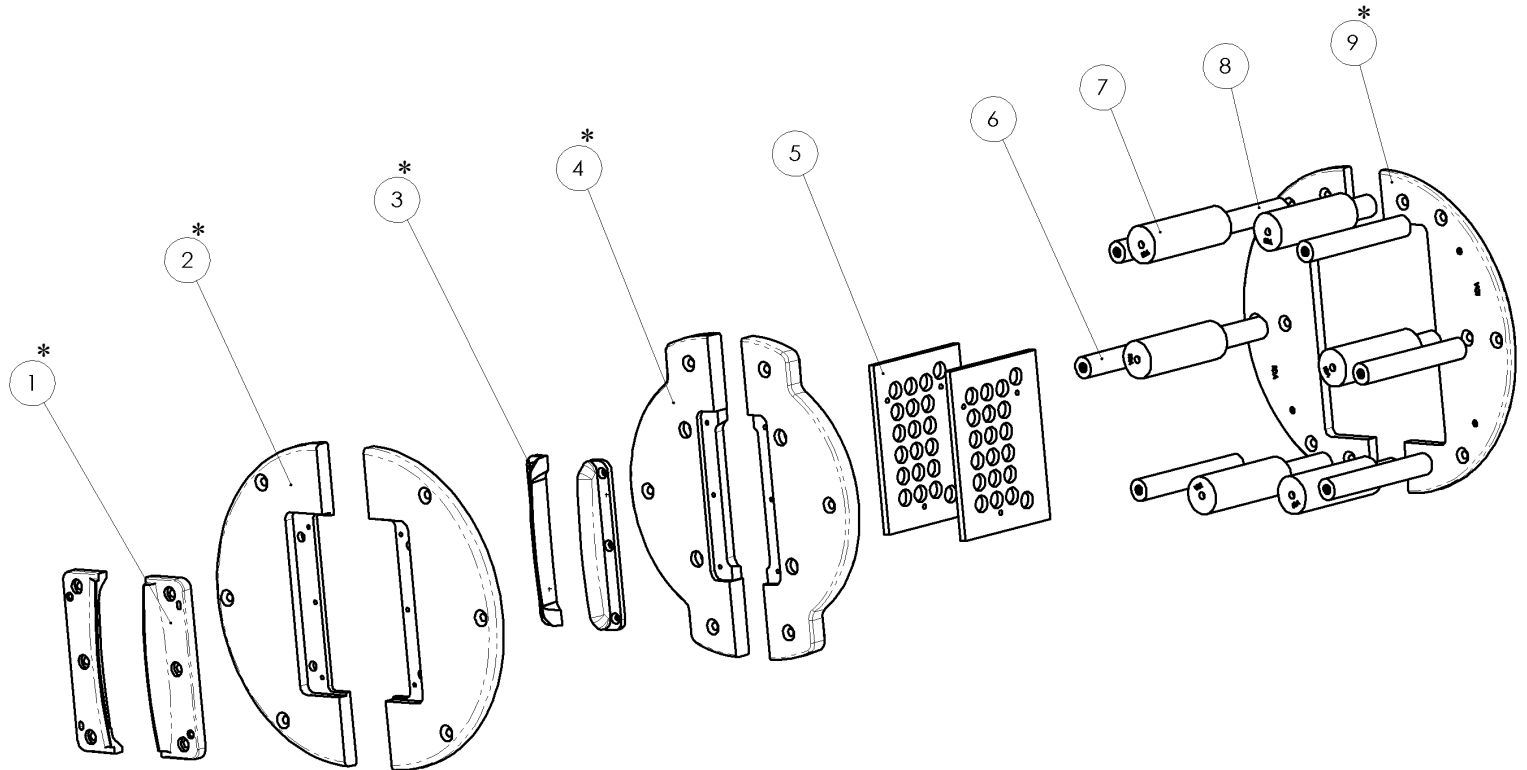

ASSEMBLY

Replacement Components for Axcelis GSD Extraction Assembly *33

Axcelis Cross Ref.#
1181633

#	Item	Description
1	94525	Electrode, Suppression
2	95331	Extraction Electrode Plate
3	94538	Ground Electrode
4	95344	Ground Electrode Plate
5	83423	Electrode Support Shield
6	74297	Electrode Spacer
7	74310	Long Electrode Shield
8	81200	Ceramic Stand Off
9	95201	Field Ring

*Alternate Designs Available