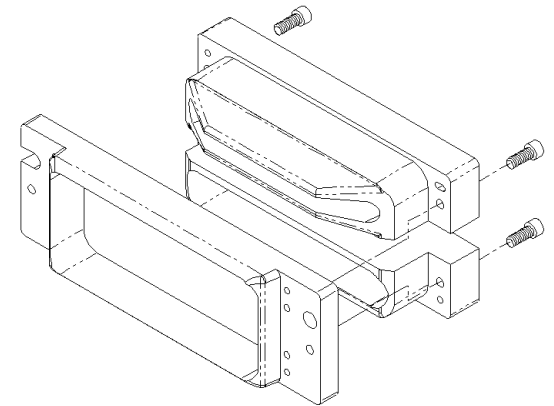

APP NOTE Future Projects

All projects seen here will become available in summer 2003.

For more information please contact your local representative.

Applied
Removable G2 Electrode

Applied
Removable G3 Electrode Inserts

Applied
Removable G4 Electrode Inserts

Varian
Removable VIISion Suppression Electrodes

Applied
Removable 55 x 94 Insert

2/19/03

760.438.9090 - phone
760.438.3923 - fax
sales@egraph.com
www.egraph.com

E/G Electro-Graph, Inc.
2365 Camino Vida Roble
Carlsbad, CA 92011-1505
USA