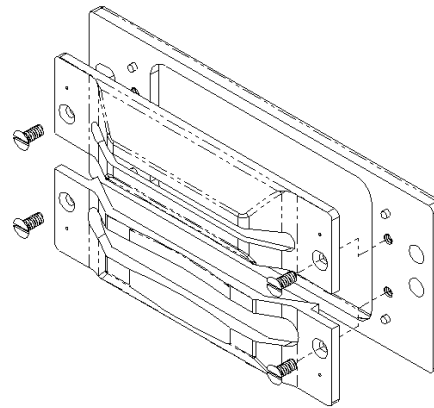

APP NOTE Future Projects

All projects seen here will become available in summer 2003.

For more information please contact your local representative.

Applied
Removable G2 Electrode

Applied
Removable G3 Electrode Inserts

Applied
Removable G4 Electrode Inserts

Varian
Removable VIISion Suppression Electrodes

Applied
Removable 55 x 94 Insert

2/19/03

760.438.9090 - phone
760.438.3923 - fax
sales@egraph.com
www.egraph.com

E/G Electro-Graph, Inc.
2365 Camino Vida Roble
Carlsbad, CA 92011-1505
USA