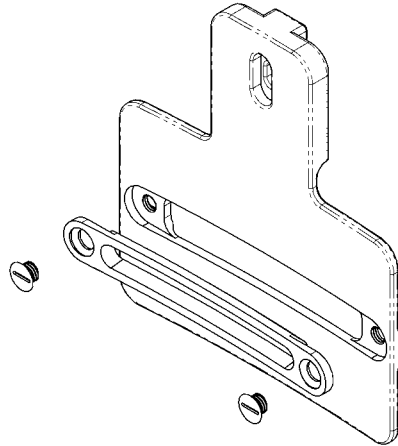

APP NOTE Future Projects

All projects seen here will become available in summer 2003.

For more information please contact your local representative.

Applied
Removable G2 Electrode