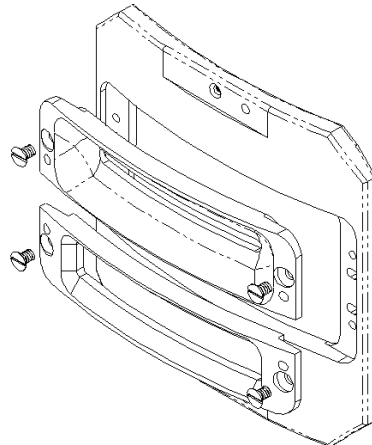

APP NOTE Future Projects

All projects seen here will become available in summer 2003.

For more information please contact your local representative.

Applied
Removable G2 Electrode

Applied
Removable G3 Electrode Inserts

Applied
Removable G4 Electrode Inserts

Varian
Removable VIISion Suppression Electrodes

Applied
Removable 55 x 94 Insert

2/19/03

760.438.9090 - phone
760.438.3923 - fax
sales@egraph.com
www.egraph.com

E/G Electro-Graph, Inc.
2365 Camino Vida Roble
Carlsbad, CA 92011-1505
USA